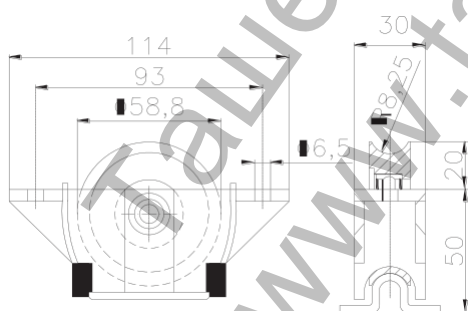

Ролка Estebro® за плъзгащи се врати в кутия с черен цвят ф 60x16 мм, стоманена, завинтване

Semi-embed wheel Ø 60 mm

Family: Wheels for aluminium

Material: Wheel of AISI 303 stainless steel, box of aluminium

Finish: Lacqued box

Maximum weight supported*: 300 kg

Description: Wheel with box and bearing 6201 2RS. It is used in aluminum sliding doors to allow their displacement over the guide. Its installation consists in fixing the box to the door's base with two M6 screws.

Better resistance to the corrosion, screws with anticorrosion treatment (Geomet) for a good compatibility with aluminum.

For profiles which inner width is more than 30 mm.

***In perfect conditions of installation, usage and maintenance.**